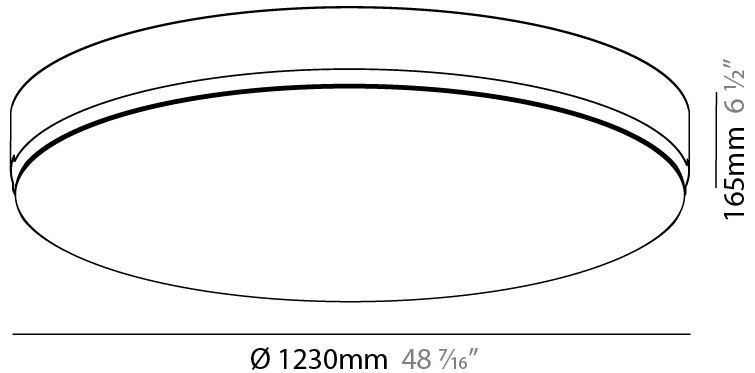

GENERAL

Series: Sign
Brand: Prolicht
Division: Architectural
Mounting Type: Trimless
Mounting Location: Ceiling
Subcategory: Ambient

PHYSICAL

Shape: Round
Diameter (mm): 1230
Diameter (in): 48 7/16
Height (mm): 165
Height (in): 6 1/2
Light Distribution: Direct
Weight (kg): 26.9
Weight (lbs): 59.304
Diffuser: PMMA - Opal
Fixture Material: Extruded Aluminum / Steel
Cut-out Measurements: 1255mm / 49 7/16"
Upon Request: Unique Sizes Unique Ceiling Thickness Unique Mounting Depth Spot Inserts

ELECTRICAL

Lamp Type: LED (Zhaga Standard)
Input Wattage (W): 213.5
Total Output Wattage (W): 183
Dimming: [Tri-Mode (Non-Dimming and Phase Dimming (120Vac only) and 0-10V Dimming)](#)
Driver Included: Yes
Driver Location: Integrated
Driver Type: Constant Current - Universal
Driver Class: Class 2
Input Voltage (V): 120 - 277
Constant Current (MA): 500

LED

[Color Temperature (°K): 2700 / 3000 / 3500 / 4000](#)
Max. Delivered Lumen (lm): 18650 / 20070 / 20480
CRI: >80 CRI
Efficiency (%): 65% (5mm Perspex)|80%
Lamp Life (hrs): 50000
Upon Request: RGB-W Tunable White Special Color Temperature CRI90

OPTICAL

RATINGS AND CERTIFICATIONS

Certified By: Certified for North American Standards
IP rating: IP20